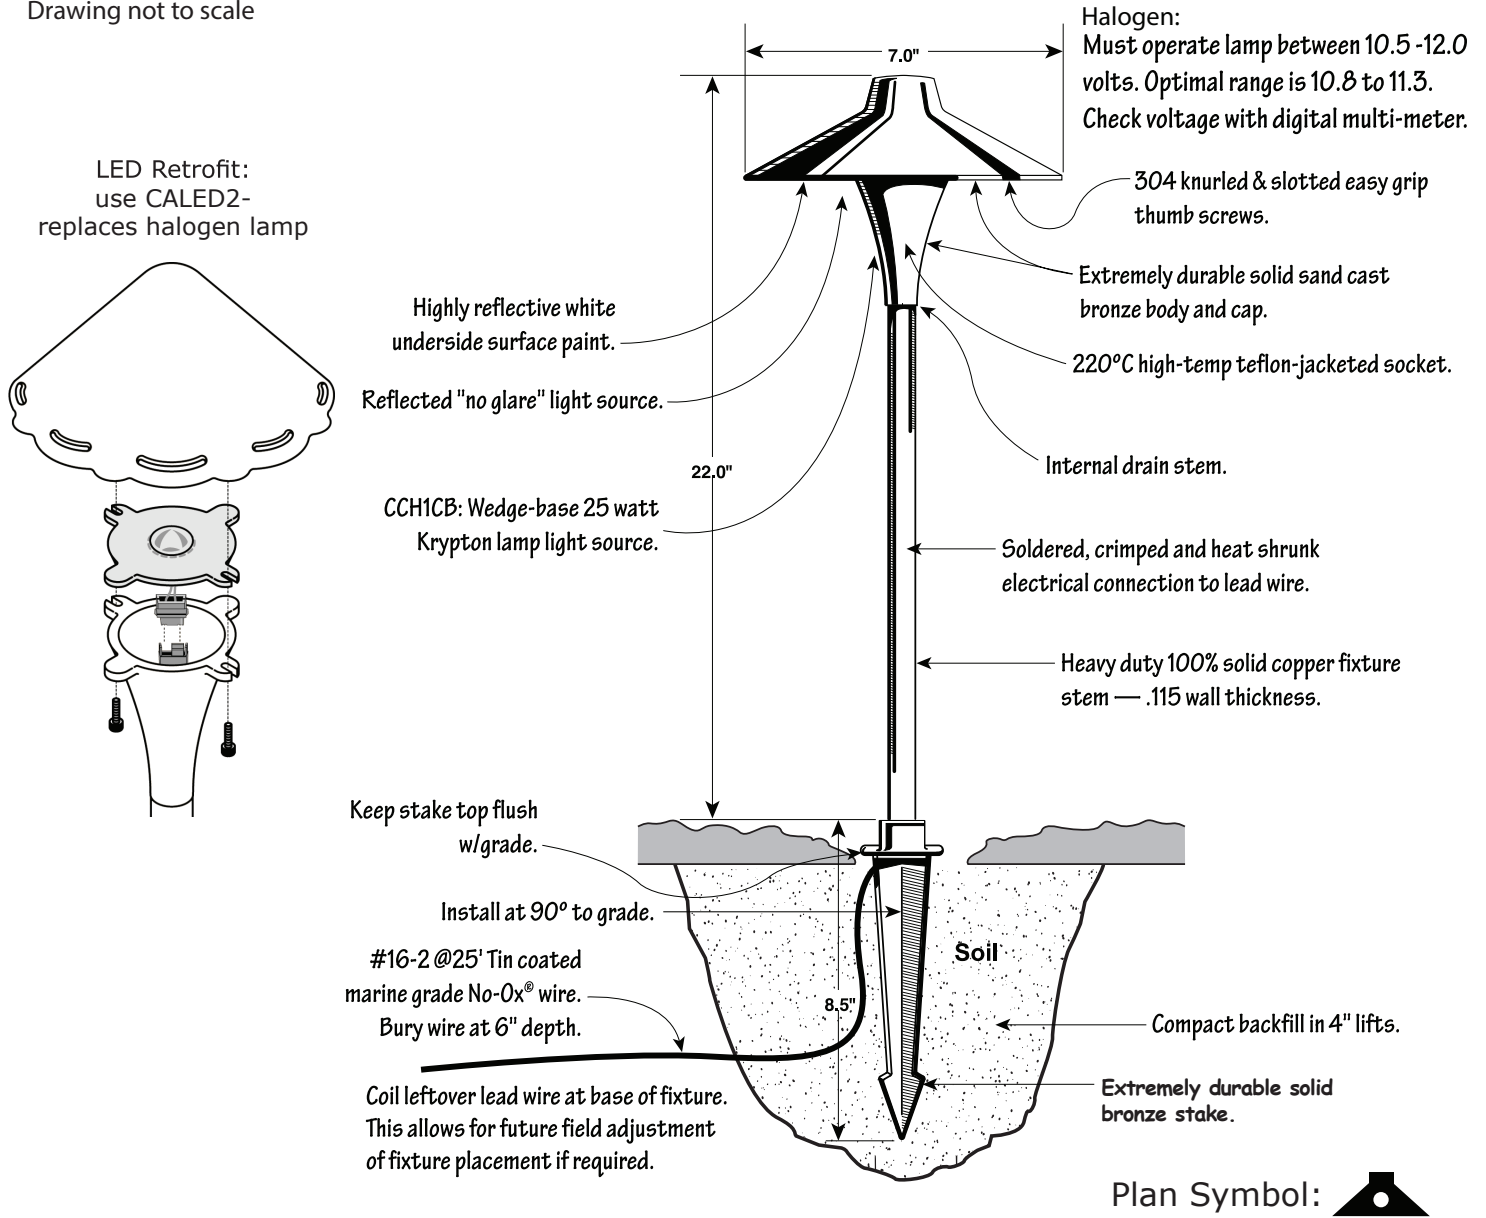

Lighting Specification Sheet

Classic Small China Hat Area/Path Light (CCH1CB)

LANDSCAPE™

Old world craftsmanship. . . tomorrow's technology

Project: _____ Date: _____
 Fixture Type: _____ Quantity: _____
 Specifier: _____

Drawing not to scale

Notes

- CCH1CB: Requires S8 Wedge Base Lamp (not incl. 25w) Max. lamp rating 35 watts
- Typical spacing 10' to 15'
- Refer to product installation sheet prior to installation

OPTIONS

- Mounting Canopy - Unthreaded (CFM1CBS)
- Standard Mounting Stake (CMS1CB) (incl.)
- Long Mounting Stake (CLMS1EM)
- Heavy Duty Mounting Stake (CHMS1CB)
- * NOTE: This is a threaded stake. To use with this fixture, purchase adapter (XCBPTLTA)

Unthreaded Stems:

- Replacement Stem (XCBPSTEMS _____)
- Telescopic Stem (CWTRS _____)